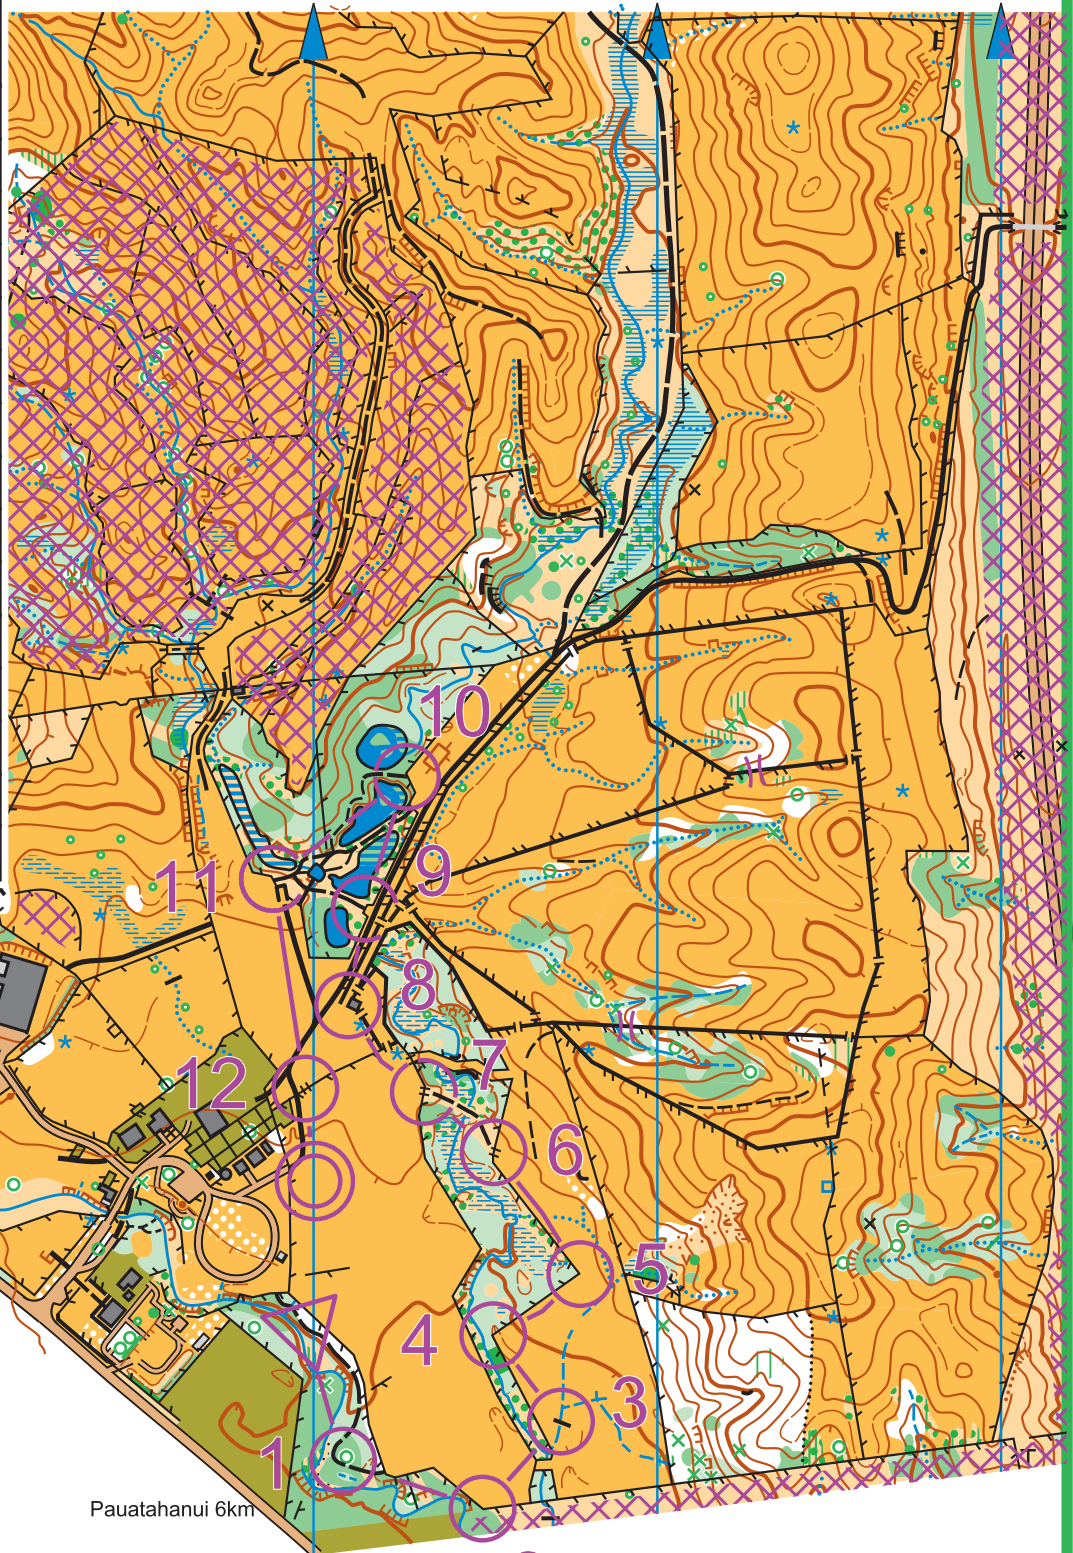

Battle Hill

SCALE 1:5,500
Contours 5m

Orienteering map
Porirua, New Zealand

0 50 100 150 200 250m

Clip these boxes if an SI station doesn't work.
Report the issue to the finish officials

CSW Battle Hill 29/03/2026

White 1.2 km

▷		Path
1	31	Distinct tree
2	32	Fence Bend
3	34	Bridge
4	35	Fence Bend
5	36	Fence Bend
6	37	Fence/ Track Junction
7	38	Fence Track Junction
8	39	Building, West corner
9	40	Track, East End
10	42	Track, East End
11	41	Track / Fence Junction
12	43	Small Gate
○◁	70 m	▷○

www.orienteez.net 10.8.16 Orienteering Hutt Valley

10km to Paekakariki

LEGEND

Standard (ISOM) orienteering symbols enlarged to 200%

	Contour, Index contour
	Form line, Small knolls
	Earth banks
	Erosion gully big, small
	Small depression, Pit
	Cliff, Passable rockface
	Boulder big, small, group
	Road major, minor
	Tracks wide to narrow
	Fence (not all shown)
	High fence
	Buildings
	Table, Man-made object
	Stockyard
	Pond, uncrossable marsh
	Marsh crossable, indistinct
	Marsh small, narrow
	Streams, watercourse
	Water trough, Tank(s)
	Distinctive tree, Stump/log

	Open land, Scattered trees
	Rough open, Rough/scattered
	Forest run
	Forest slow run
	Forest walk
	Good visibility slow run
	Good visibility walk
	Fight (speed under 20%)
	Distinct vegetation boundary